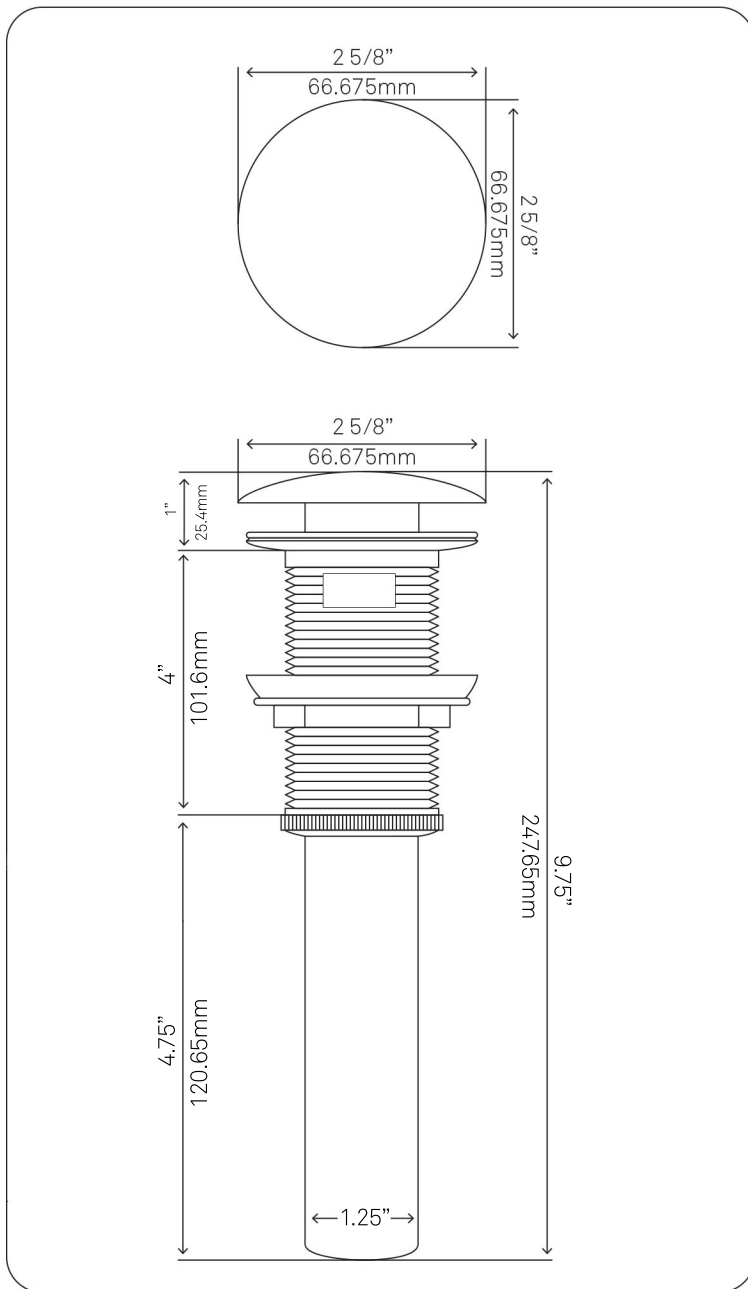

NOTES

Novatto reserves the right (1) to make changes in specifications and materials, and (2) to change or discontinue models, both without notice or obligation. Dimensions are for reference only, see www.NovattoInc.com for finish options and product availability.

Novatto Inc
TOLL FREE 844.404.4242
www.NovattoInc.com